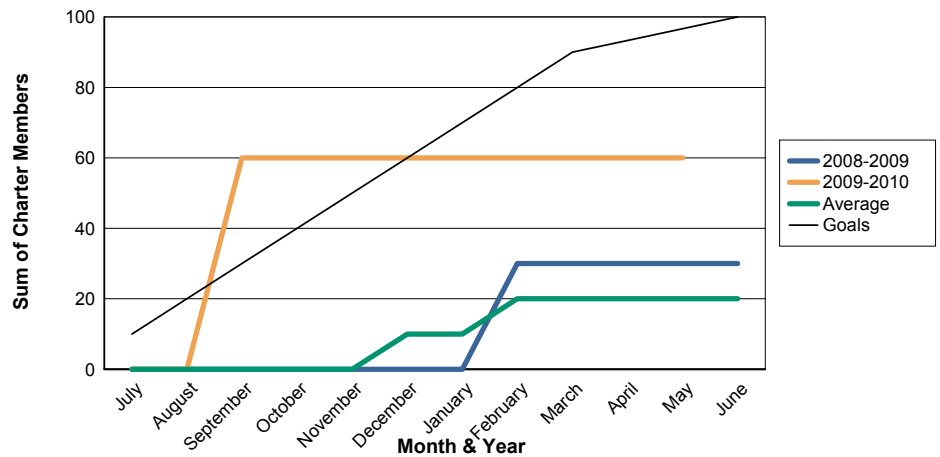

Sum of Charter Members/ Month & Year

For District 300B1