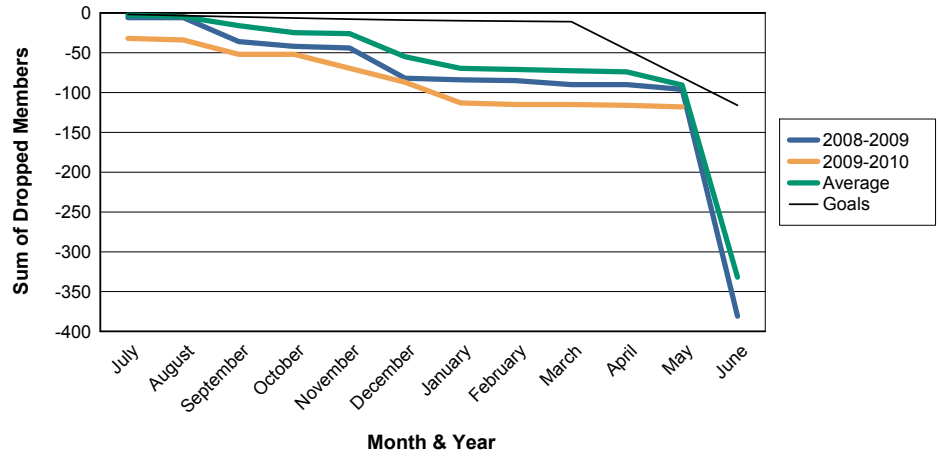

Sum of Dropped Members/ Month & Year

For District 300B1