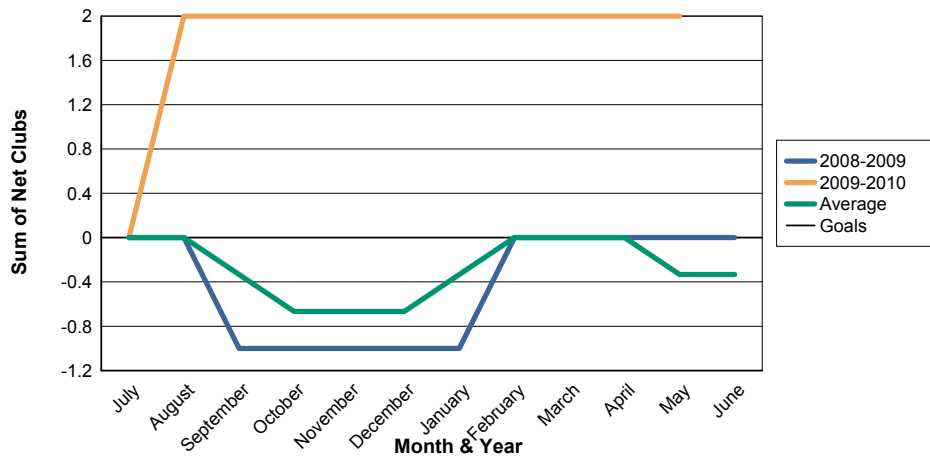

Sum of Net Clubs/ Month & Year

For District 300B1