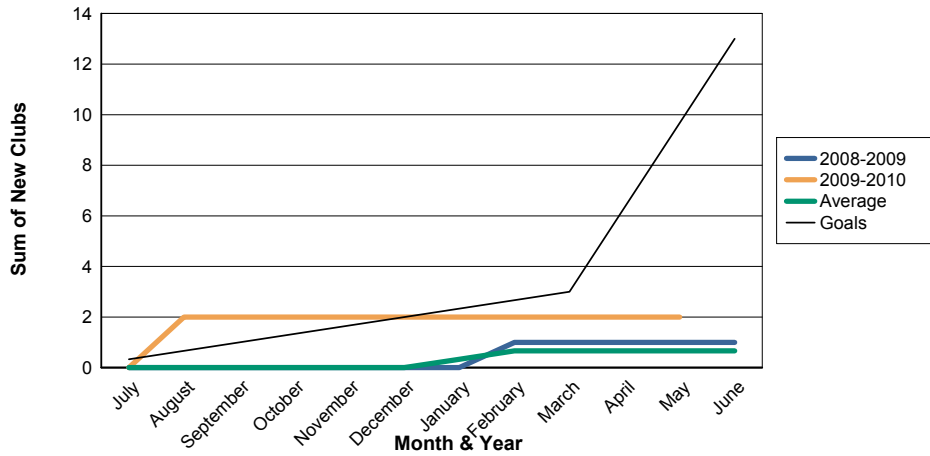

3 Year Comparisons for GMT Constitutional Area 5

By GMT District

As of May 2010

Sum of New Clubs/ Month & Year

For District 300B1

Sum of Dropped Clubs/ Month & Year

For District 300B1

Sum of Net Clubs/ Month & Year