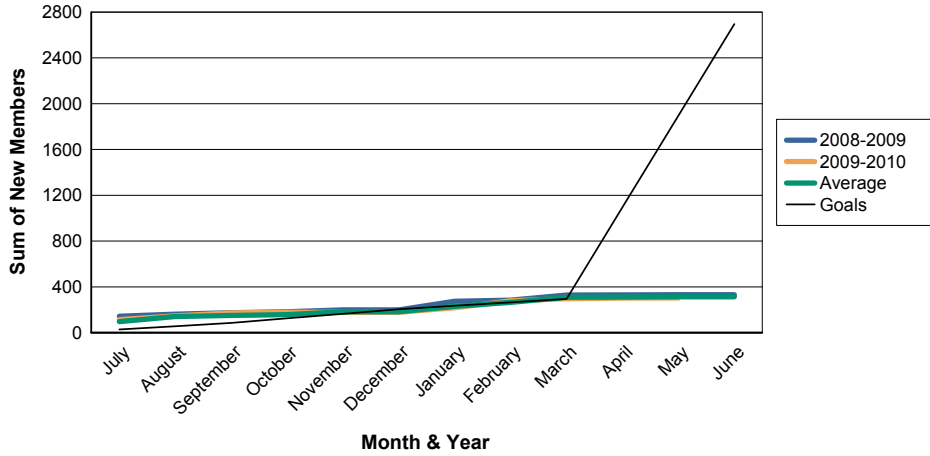

For District 300B1

Sum of Charter Members/ Month & Year

For District 300B1

3 Year Comparisons for GMT Constitutional Area 5

By GMT District

As of May 2010

Sum of New Members/ Month & Year

For District 300B1