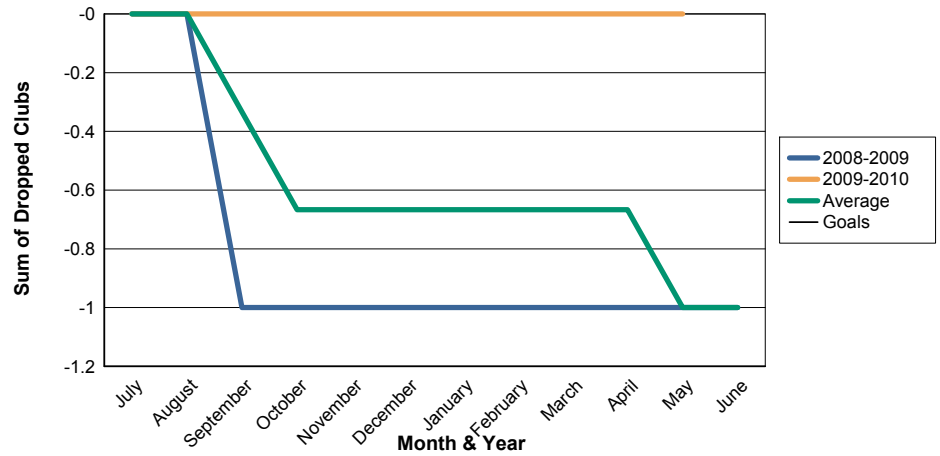

3 Year Comparisons for GMT Constitutional Area 5

By GMT District

As of May 2010

Sum of New Clubs/ Month & Year

For District 300B1

Sum of Dropped Clubs/ Month & Year

For District 300B1

Sum of Net Clubs/ Month & Year